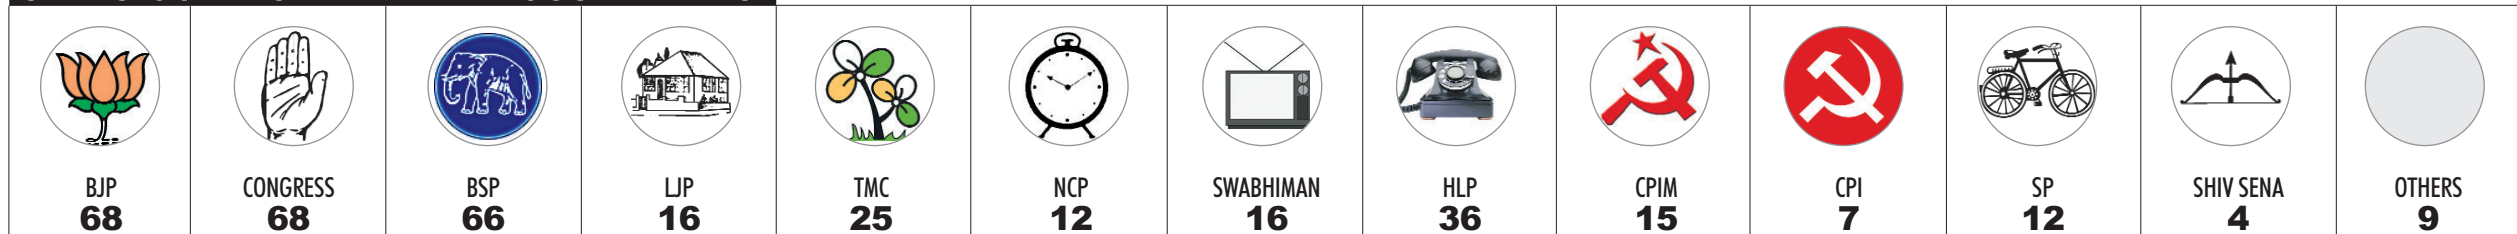

VOTERS BETWEEN 18 AND 19 YEARS
1,09,115
(87% of population in that age group)

BETWEEN 30 AND 39 YEARS
11,54,162

80 YEARS AND ABOVE
75,014

TOTAL CANDIDATES
459

WOMEN
27

INDEPENDENT
105

SEATS CONTESTED BY VARIOUS PARTIES