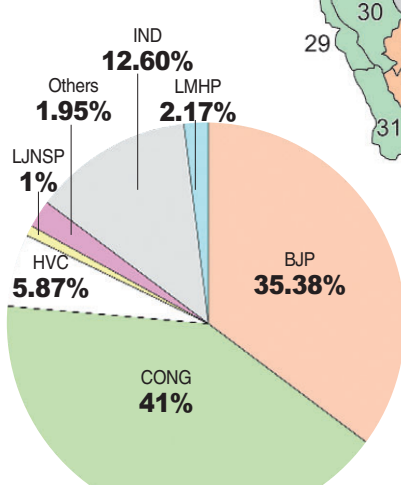

All 68 constituencies feature in this special supplement. Beginning on Page 2, they continue on to the next two pages. The list above has the constituencies in alphabetical order, with the Election Commission number given alongside for easy reference to the map (left) of Himachal Assembly segments.

VOTERS BETWEEN 18 AND 19 YEARS
1,09,115
(87% of population in that age group)

BETWEEN 30 AND 39 YEARS
11,54,162

80 YEARS AND ABOVE
75,014

TOTAL CANDIDATES
459

WOMEN
27

INDEPENDENT
105

SEATS CONTESTED BY VARIOUS PARTIES

RESULTS 2007

Party	Contested	Won
BJP	68	41
Cong	67	23
BSP	67	1
Ind.	60	3

TOTAL SEATS 68

VOTE SHARE

RESULTS 2003

Party	Contested	Won
Cong	68	43
BJP	68	16
HVC	49	1
LJNSP	27	1
LMHP	14	1
Ind.	110	6

TOTAL SEATS 68

VOTE SHARE

CONSTITUENCY LIST OF 2003 & 2007 ASSEMBLY ELECTIONS

1. Kinnaur (ST)	8. Shimla	15. Pachhad (SC)	22. Ghumarwin	29. Gagret (SC)	36. Jawali	43. Bajjnath	50. Bhattiyat	57. Banjar	64. Gopalpur
2. Rampur (SC)	9. Kasumpti (SC)	16. Rainka (SC)	23. Geharwin (SC)	30. Chintpurni	37. Guler	44. Palampur	51. Banikhet	58. Ani (SC)	65. Dharampur
3. Rohru	10. Arki	17. Shillai	24. Nadaun	31. Santokgarh	38. Jaswan	45. Sulah	52. Rajnagar (SC)	59. Karsog (SC)	66. Joginder Nagar
4. Jubbai-Kotkhai	11. Doon	18. Paonta Doon	25. Hamirpur	32. Una	39. Pragpur (SC)	46. Nagrota	53. Chamba	60. Chachiot	67. Darang
5. Chopal	12. Nalagarh	19. Nahan	26. Bamsan	33. Kutlehar	40. Jawalamukhi	47. Shahpur	54. Bharmour (ST)	61. Nachan (SC)	68. Mandi
6. Kumarsain	13. Kasauli (SC)	20. Kotkehoor	27. Mewa (SC)	34. Nurpur	41. Thural	48. Dharamsala	55. Lahaul and Spiti	62. Sundemagar	
7. Theog	14. Solan	21. Bilaspur	28. Nadaunta	35. Gangath (SC)	42. Rajgir (SC)	49. Kangra	56. Kulu	63. Balh (SC)	