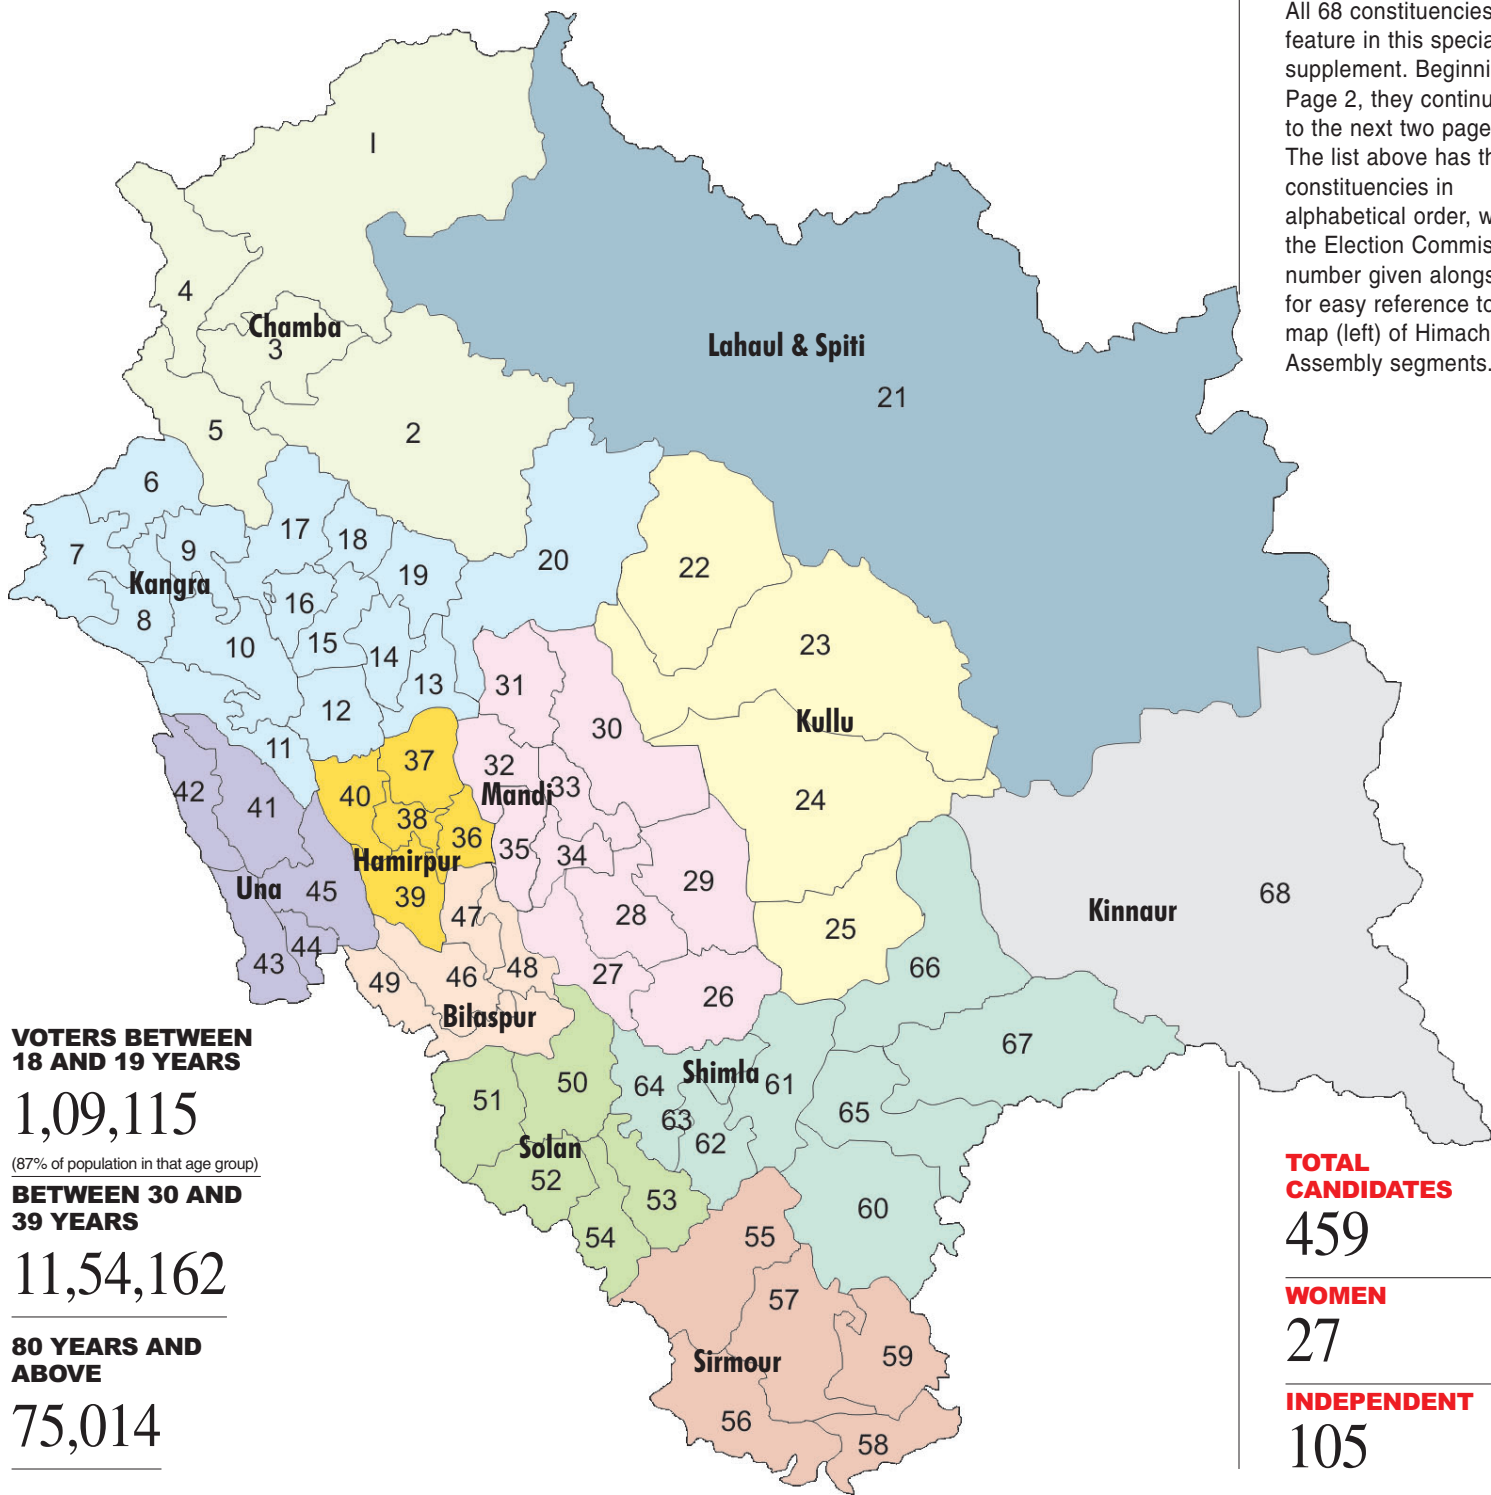

TOTAL VIDHAN SABHA SEATS 68 SEATS NEEDED TO FORM GOVT 35

Photo: Amit Kanwar

TOTAL POLLING STATIONS 7,252	TOTAL VOTERS 45,90,596	MINIMUM VOTERS Lahaul Spiti 22,315
SENSITIVE 1,295	HYPER SENSITIVE 724	MALE 23,68,644
Highest polling station (in the world): Hikkam (Lahaul and Spiti district) at 15,000 ft	FEMALE 22,21,952	MAXIMUM VOTERS Sullah (Kangra) 88,971
Total electronic voting machines (EVMs) to be deployed: 11,000	* With the weeding out of duplicate voters, total strength has dropped from 46 lakh in 2007.	
STATE'S OLDEST VOTER: Shyam Saran, 95, of Kalpa. He was among the first to vote after Independence in the 1951 election. >>		

VOTERS BETWEEN 18 AND 19 YEARS
1,09,115
(87% of population in that age group)

BETWEEN 30 AND 39 YEARS
11,54,162

80 YEARS AND ABOVE
75,014

TOTAL CANDIDATES
459

WOMEN
27

INDEPENDENT
105

SEATS CONTESTED BY VARIOUS PARTIES

VOTE SHARE

CONSTITUENCY LIST OF 2003 & 2007 ASSEMBLY ELECTIONS

1. Kinnaur (ST)	8. Shimla	15. Pachhad (SC)	22. Ghumarwin	29. Gagret (SC)	36. Jawali	43. Bajjnath	50. Bhattiyat	57. Banjar	64. Gopalpur
2. Rampur (SC)	9. Kasumpti (SC)	16. Rainka (SC)	23. Geharwin (SC)	30. Chintpurni	37. Guler	44. Palampur	51. Banikhet	58. Ani (SC)	65. Dharampur
3. Rohru	10. Arki	17. Shillai	24. Nadaun	31. Santokgarh	38. Jaswan	45. Sulah	52. Rajnagar (SC)	59. Karsog (SC)	66. Joginder Nagar
4. Jubbai-Kotkhai	11. Doon	18. Paonta Doon	25. Hamirpur	32. Una	39. Pragpur (SC)	46. Nagrota	53. Chamba	60. Chachiot	67. Darang
5. Chopal	12. Nalagarh	19. Nahan	26. Bamsan	33. Kutlehar	40. Jawalamukhi	47. Shahpur	54. Bharmour (ST)	61. Nachan (SC)	68. Mandi
6. Kumarsain	13. Kasauli (SC)	20. Kotkehoor	27. Mewa (SC)	34. Nurpur	41. Thural	48. Dharamsala	55. Lahaul and Spiti	62. Sundemagar	
7. Theog	14. Solan	21. Bilaspur	28. Nadaunta	35. Gangath (SC)	42. Rajgir (SC)	49. Kangra	56. Kulu	63. Balh (SC)	