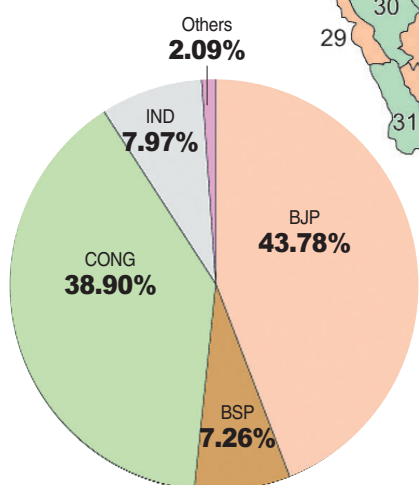

All 68 constituencies feature in this special supplement. Beginning on Page 2, they continue on to the next two pages. The list above has the constituencies in alphabetical order, with the Election Commission number given alongside for easy reference to the map (left) of Himachal Assembly segments.

VOTERS BETWEEN 18 AND 19 YEARS
1,09,115
(87% of population in that age group)

BETWEEN 30 AND 39 YEARS
11,54,162

80 YEARS AND ABOVE
75,014

TOTAL CANDIDATES
459

WOMEN
27

INDEPENDENT
105

SEATS CONTESTED BY VARIOUS PARTIES

RESULTS 2007

Party	Contested	Won
BJP	68	41
Cong	67	23
BSP	67	1
Ind.	60	3

TOTAL SEATS 68

VOTE SHARE

RESULTS 2003

Party	Contested	Won
Cong	68	43
BJP	68	16
HVC	49	1
LJNSP	27	1
LMHP	14	1
Ind.	110	6

TOTAL SEATS 68